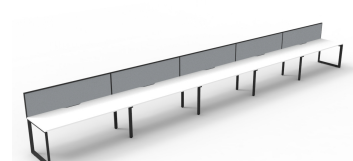

PRODUCT DESCRIPTION

Five Person Workstation Single Sided Workstation

Fixed height workstation

Loop leg with 60mm x 45mm Beveled Edge Powdercoated under frame

Adjustable leveling Feet

EO Rated 25mm Thick top with 410mm x 50mm D Scallop cut out to rear

AFRDI Certified

5 Year Warranty

DIMENSIONS

Fixed Desk Height 730mm

Overall height with Screen 1200 mm H

Worktop Sizes

1200 x 750mm

1500 x 750mm

1800 x 750mm

Overall Size

6000mm W x 780mm D x 730/1200mm H

7500mm W x 780mm D x 730/1200mm H

9000mm W x 780mm D x 730/1200mm H

Natural Oak Top
Black Satin Frame

Natural Oak Top
White Satin Frame

Natural White Top
Black Satin Frame