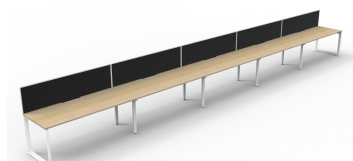

PRODUCT DESCRIPTION

Five Person Workstation Single Sided Workstation

Fixed height workstation

Loop leg with 60mm x 45mm Beveled Edge Powdercoated under frame

Adjustable leveling Feet

EO Rated 25mm Thick top with 410mm x 50mm D Scallop cut out to rear

AFRDI Certified

5 Year Warranty

DIMENSIONS

Fixed Desk Height 730mm

Overall height with Screen 1200 mm H

Worktop Sizes

1200 x 750mm

1500 x 750mm

1800 x 750mm

Overall Size

6000mm W x 780mm D x 730/1200mm H

7500mm W x 780mm D x 730/1200mm H

9000mm W x 780mm D x 730/1200mm H

Natural Oak Top
Black Satin Frame

Natural Oak Top
White Satin Frame

Natural White Top
Black Satin Frame