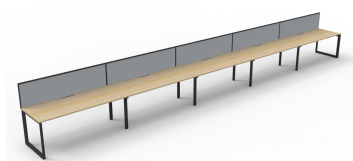

PRODUCT DESCRIPTION

Five Person Workstation Single Sided Workstation

Fixed height workstation

Loop leg with 60mm x 45mm Beveled Edge Powdercoated under frame

Adjustable leveling Feet

EO Rated 25mm Thick top with 410mm x 50mm D Scallop cut out to rear

AFRDI Certified

5 Year Warranty

DIMENSIONS

Fixed Desk Height 730mm

Overall height with Screen 1200 mm H

Worktop Sizes

1200 x 750mm

1500 x 750mm

1800 x 750mm

Overall Size

6000mm W x 780mm D x 730/1200mm H

7500mm W x 780mm D x 730/1200mm H

9000mm W x 780mm D x 730/1200mm H

Natural Oak Top
Black Satin Frame

Natural Oak Top
White Satin Frame

Natural White Top
Black Satin Frame