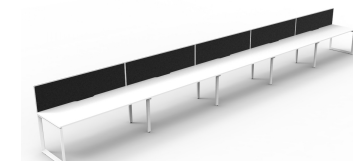

PRODUCT DESCRIPTION

Five Person Workstation Single Sided Workstation

Fixed height workstation

Loop leg with 60mm x 45mm Beveled Edge Powdercoated under frame

Adjustable leveling Feet

EO Rated 25mm Thick top with 410mm x 50mm D Scallop cut out to rear

AFRDI Certified

5 Year Warranty

DIMENSIONS

Fixed Desk Height 730mm

Overall height with Screen 1200 mm H

Worktop Sizes

1200 x 750mm

1500 x 750mm

1800 x 750mm

Overall Size

6000mm W x 780mm D x 730/1200mm H

7500mm W x 780mm D x 730/1200mm H

9000mm W x 780mm D x 730/1200mm H

Natural Oak Top
Black Satin Frame

Natural Oak Top
White Satin Frame

Natural White Top
Black Satin Frame

Natural White Top
White Satin Frame